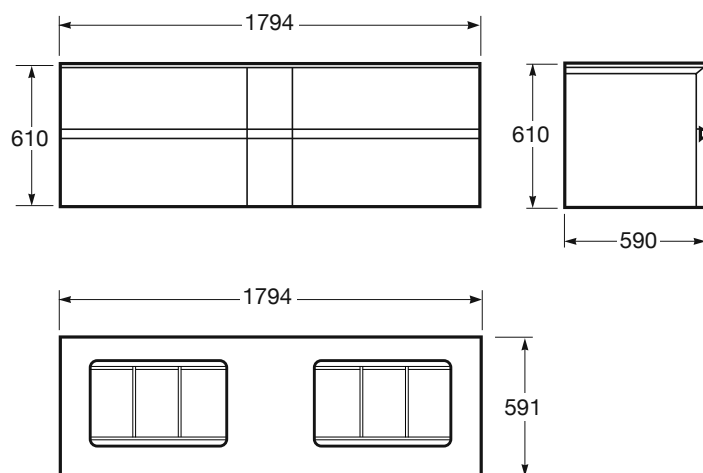

Basin position: Central

Closing and opening system: Soft and self close drawers

Doors and drawers combination: 4 Drawers

Faucet position: Central

Furniture structure: Drawers

Installation type: Wall-hung

Material: Glass, MDF

819 Silver furniture and silver countertop

820 Greige furniture and greige countertop

821 Nero furniture and nero countertop

Dimensions

Length: 1794 mm.

Width: 590 mm.

Height: 610 mm.

Compatible with

A3270C6..0 660 mm over countertop washbasin for 1-hole basin mixer

A3270C6..2 660 mm over countertop washbasin for 2-hole basin mixer

A3270C6..3 660 mm over countertop washbasin for 3-hole basin mixer

Technical drawings

1800 mm wall-hung furniture for 2 over countertop washbasins and deck-mounted basin mixers

Ref. A857218...