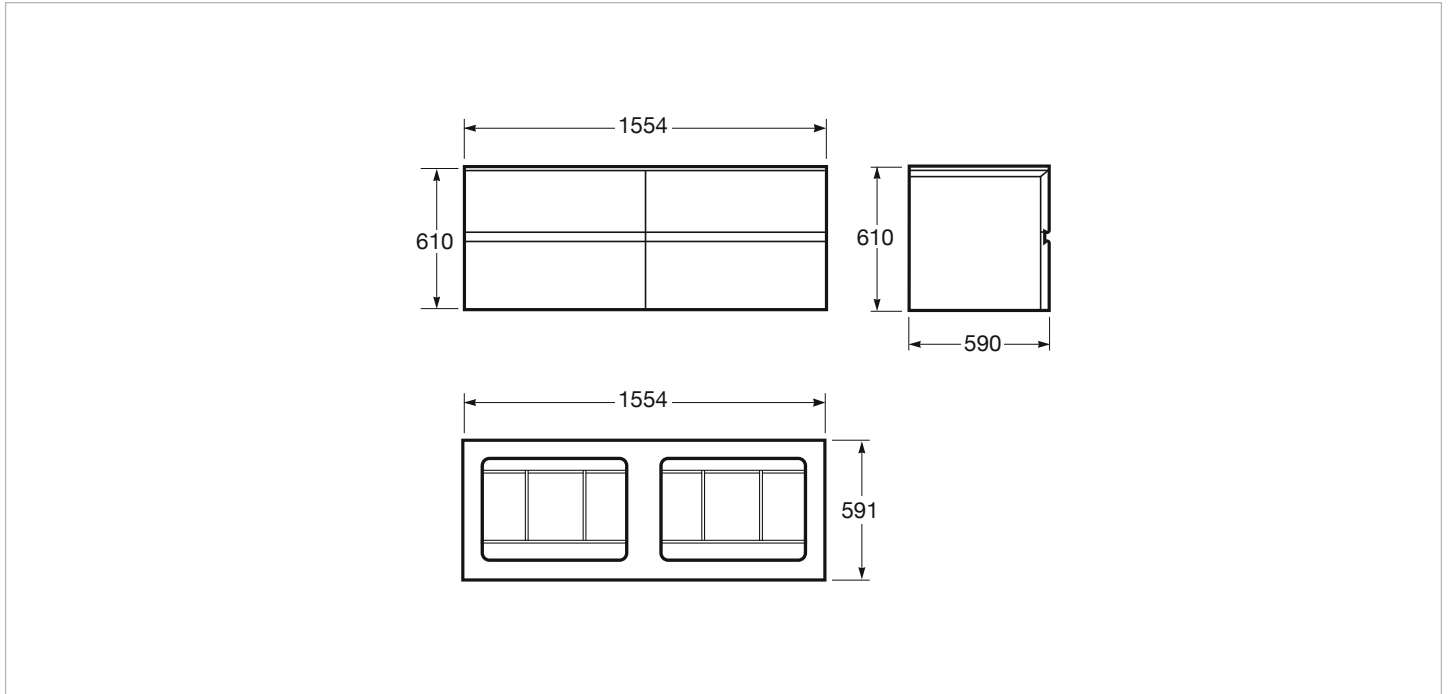

Basin position: Central
 Closing and opening system: Soft and self close drawers
 Doors and drawers combination: 4 Drawers
 Faucet position: Central
 Furniture structure: Drawers
 Installation type: Wall-hung
 Material: Glass, MDF
 Space saving syphon included
 Taphole configuration: No tapholes
 Washbasin type: Drop-in / Countertop

Dimensions

Length: 1554 mm.
 Width: 590 mm.
 Height: 610 mm.

Compatible with

A3270C2..0 660 mm countertop washbasin for 1-hole basin mixer
 A3270C2..2 660 mm countertop washbasin for 2-hole basin mixer
 A3270C2..3 660 mm countertop washbasin for 3-hole basin mixer

Technical drawings

1550 mm wall-hung furniture for 2 countertop washbasins and deck-mounted basin mixers

Ref. A857197...