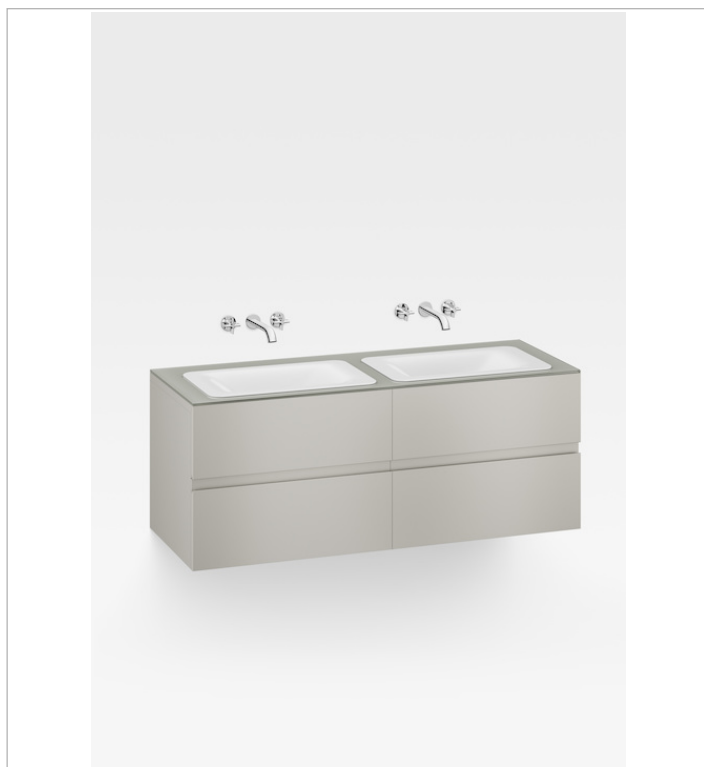

1550 mm wall-hung furniture for 2 countertop washbasins and wall-mounted basin mixers Ref. A857193...

This wall-hung vanity increases the sensation of luxury while maintaining a fresh, stylish look both offers functional solutions for all type of spaces and storage needs.

This furniture designed for use with countertop washbasin (Ref. A3270C3..0). The set can be completed with built-in 3 holes basin mixer with 230 mm central spout (Ref. A5A4476..0) and click-clack waste (Ref. A505402407) creating contemporary and timeless space. Also incorporates four soft-close drawers: the upper drawers offer greater storage capacity thanks to the siphon space-saving system and several compartments, while the lower drawers can be customized by adding different-sized organization containers and trays designed specifically for this purpose (Ref. A856540128, Ref. A856541128 and Ref. A856542128).

Dimensions

Length: 1554 mm.
 Width: 590 mm.
 Height: 610 mm.

Compatible with

A3270C3..0 660 mm countertop washbasin for wall-mounted basin mixer
 A5A4476... 3-hole built-in basin mixer with 230 mm spout
 A505402407 Click-clack waste

Technical drawings

1550 mm wall-hung furniture for 2 countertop washbasins and wall-mounted basin mixers

Ref. A857193...