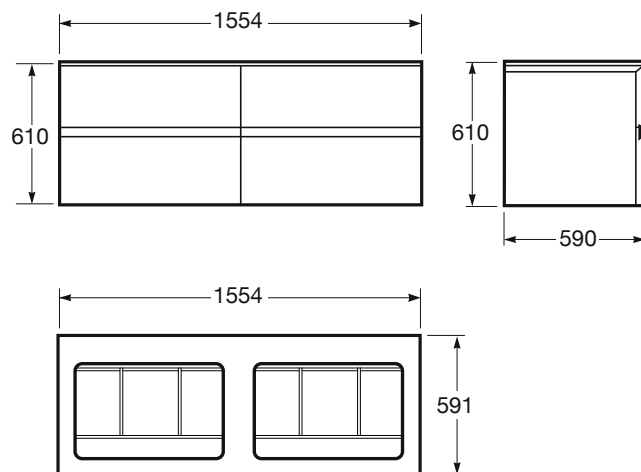

Basin position: Central
 Closing and opening system: Soft and self close drawers
 Doors and drawers combination: 4 Drawers
 Faucet position: Central
 Furniture structure: Drawers
 Installation type: Wall-hung
 Material: Glass, MDF
 Space saving syphon included
 Taphole configuration: No tapholes
 Washbasin type: Drop-in / Countertop

Dimensions

Length: 1554 mm.
 Width: 590 mm.
 Height: 610 mm.

Compatible with

A3270C3..0 660 mm countertop washbasin for wall-mounted basin mixer
 A5A4476... 3-hole built-in basin mixer with 230 mm spout
 A505402407 Click-clack waste

Technical drawings

1550 mm wall-hung furniture for 2 countertop washbasins and wall-mounted basin mixers

Ref. A857193...