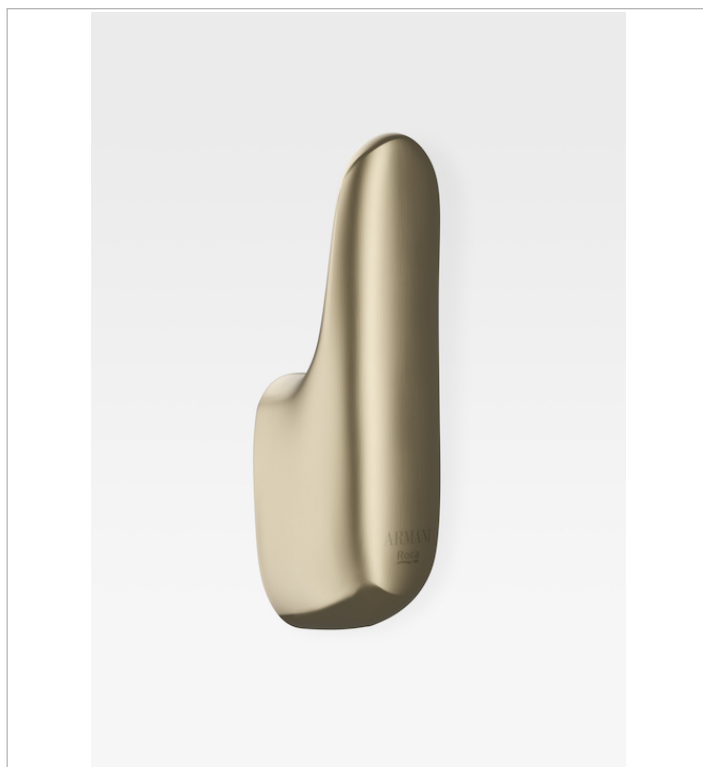

Attention to detail is present in this wall-mounted robe hook, perfectly matching the look of the Baia collection. Its small dimensions provide a functional solution with a striking look.

Available in three finishes:

Greige, a combination of grey and beige, is a leitmotiv in Giorgio Armani's creations and is considered by many to be the ideal shade in interior design.

The Brushed steel finish provides a discreet and sophisticated feel with a touch of elegance.

The Chrome finish highlights the fresh and classic look of any bathroom space and each piece has been treated with Roca's exclusive Evershine® coating to guarantee permanent shine. The Greige and Brushed Steel finishes have been handcrafted to provide the piece with a unique look and add a discreet and contemporary feel to the bathroom.

Installation type: Wall-mounted

Material: Metal

Dimensions

Length: 80 mm.

Width: 23 mm.

Height: 30 mm.

Wall mounted robe hook.

Ref. A817490...