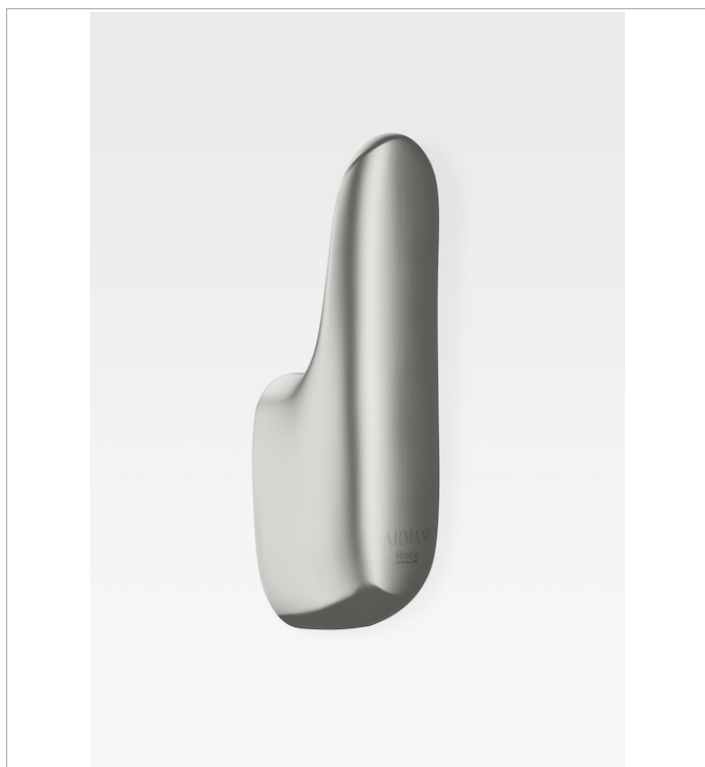

Attention to detail is present in this wall-mounted robe hook, perfectly matching the look of the Baia collection. Its small dimensions provide a functional solution with a striking look.

Available in three finishes:

Greige, a combination of grey and beige, is a leitmotiv in Giorgio Armani's creations and is considered by many to be the ideal shade in interior design.

The Brushed steel finish provides a discreet and sophisticated feel with a touch of elegance.

The Chrome finish highlights the fresh and classic look of any bathroom space and each piece has been treated with Roca's exclusive Evershine® coating to guarantee permanent shine. The Greige and Brushed Steel finishes have been handcrafted to provide the piece with a unique look and add a discreet and contemporary feel to the bathroom.

Installation type: Wall-mounted

Material: Metal

Dimensions

Length: 80 mm.

Width: 23 mm.

Height: 30 mm.

Wall mounted robe hook.

Ref. A817490...