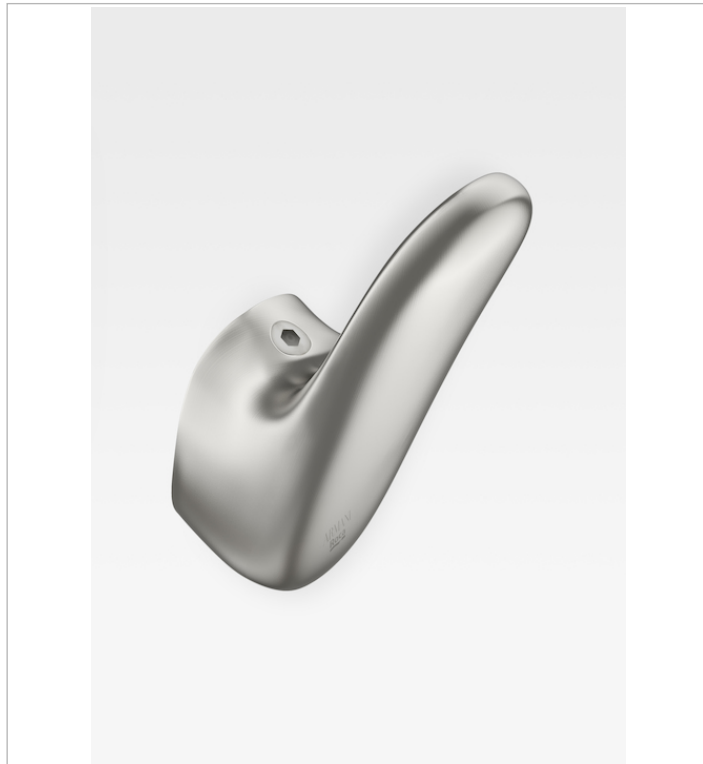

Attention to detail is present in this wall-mounted robe hook, perfectly matching the look of the Baia collection. Its small dimensions provide a functional solution with a striking look.

Available in three finishes:

Greige, a combination of grey and beige, is a leitmotiv in Giorgio Armani's creations and is considered by many to be the ideal shade in interior design.

The Brushed steel finish provides a discreet and sophisticated feel with a touch of elegance.

The Chrome finish highlights the fresh and classic look of any bathroom space and each piece has been treated with Roca's exclusive Evershine® coating to guarantee permanent shine. The Greige and Brushed Steel finishes have been handcrafted to provide the piece with a unique look and add a discreet and contemporary feel to the bathroom.

Installation type: Wall-mounted

Material: Metal

Dimensions

Length: 80 mm.

Width: 23 mm.

Height: 30 mm.

Wall mounted robe hook.

Ref. A817490...