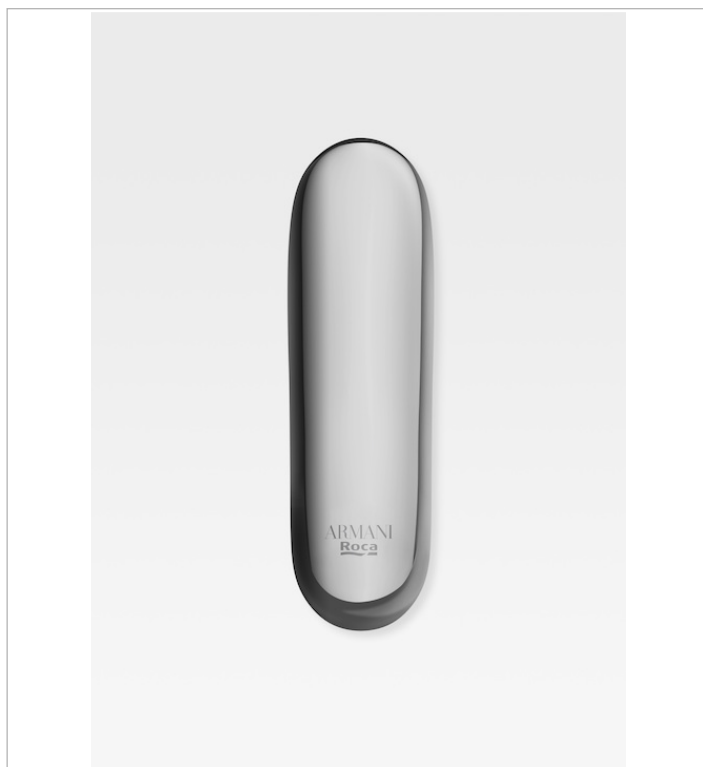

Attention to detail is present in this wall-mounted robe hook, perfectly matching the look of the Baia collection. Its small dimensions provide a functional solution with a striking look.

Available in three finishes:

Greige, a combination of grey and beige, is a leitmotiv in Giorgio Armani's creations and is considered by many to be the ideal shade in interior design.

The Brushed steel finish provides a discreet and sophisticated feel with a touch of elegance.

The Chrome finish highlights the fresh and classic look of any bathroom space and each piece has been treated with Roca's exclusive Evershine® coating to guarantee permanent shine. The Greige and Brushed Steel finishes have been handcrafted to provide the piece with a unique look and add a discreet and contemporary feel to the bathroom.

Installation type: Wall-mounted

Material: Metal

Dimensions

Length: 80 mm.

Width: 23 mm.

Height: 30 mm.

Wall mounted robe hook.

Ref. A817490...