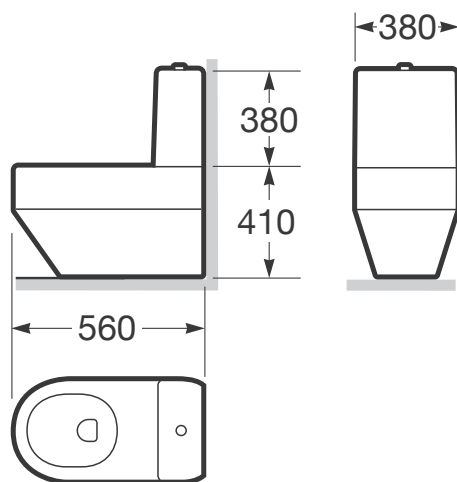

Fixing kit: Included  
 Flushing system: Washdown  
 Installation type: Floorstanding  
 Outlet type: Horizontal  
 Shape: Round  
 Weight (Kg): 45

### Dimensions

Length: 560 mm.  
 Width: 380 mm.  
 Height: 410 mm.

A3420C7..0

WC FS CC 710 BTW DUAL RIMLESS / 790x380