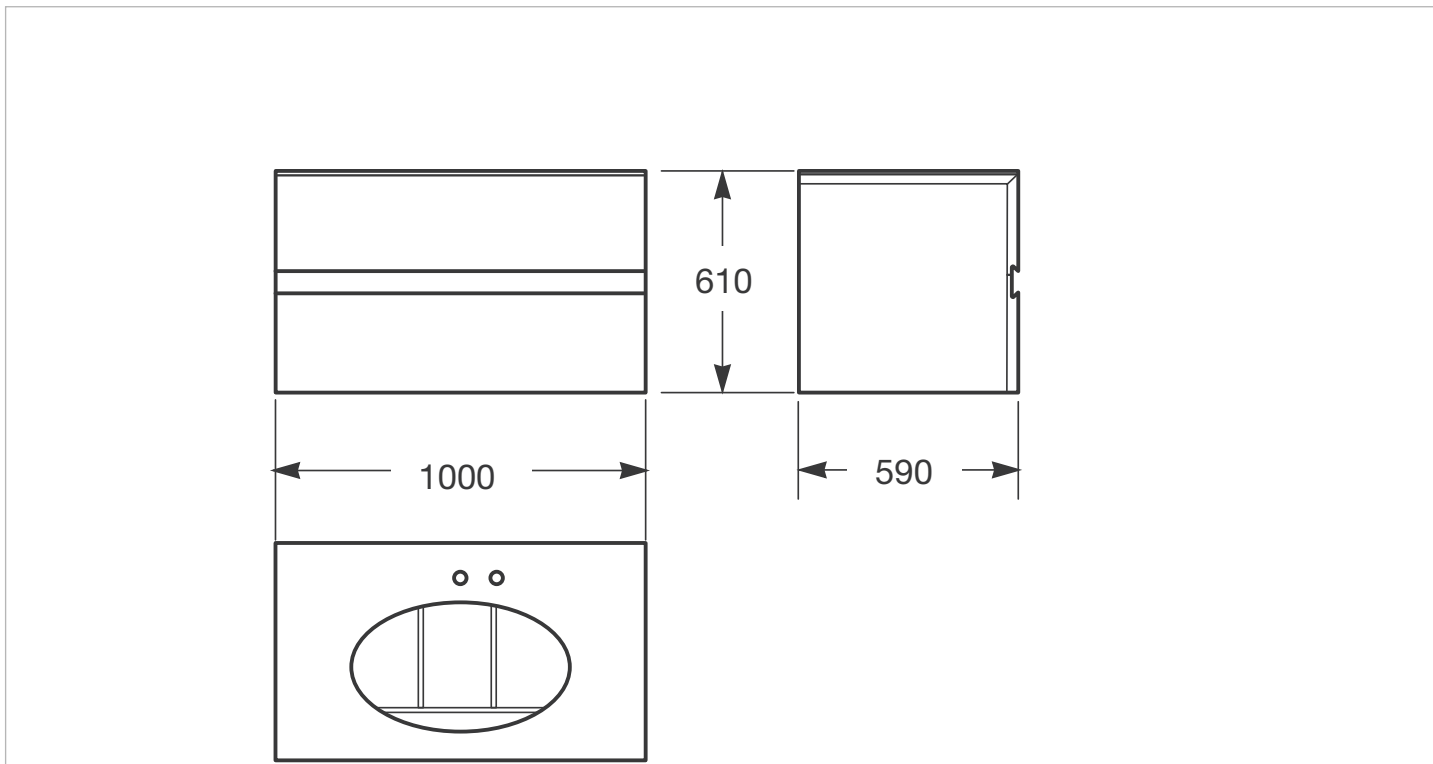

### Dimensions

Length: 590 mm.

Width: 1000 mm.

Height: 610 mm.

A856541128 Large interior organization container, for lower drawer only

A856542128 Organization tray for large interior container, for lower drawer only

A812220000 980 x 1200 mm lighted mirror with demister and Maxiclean treatment

A812222000 1534 x 1200 mm lighted mirror with demister and Maxiclean treatment

A812224000 Mirror 1734 x 1200 mm compatible with DALI system

A8164550.. Wall-mounted 394 x 75 mm towel rail

Technical drawings