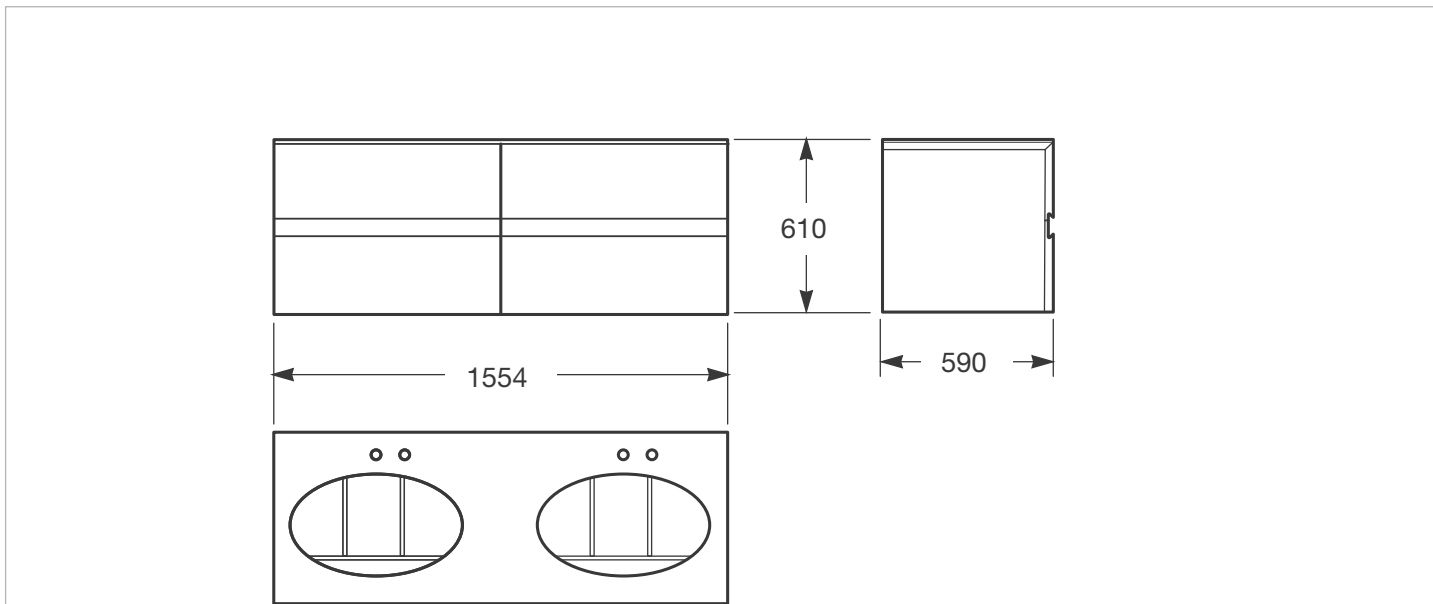

### Dimensions

Length: 590 mm.

Width: 1550 mm.

Height: 610 mm.

A856541128 Large interior organization container, for lower drawer only

A856542128 Organization tray for large interior container, for lower drawer only

A812222000 1534 x 1200 mm lighted mirror with demister and Maxiclean treatment

A8164550.. Wall-mounted 394 x 75 mm towel rail

Technical drawings

1550 mm wall-hung furniture for 2 under-counter washbasins and deck-mounted basin mixers

Ref. A8567168..