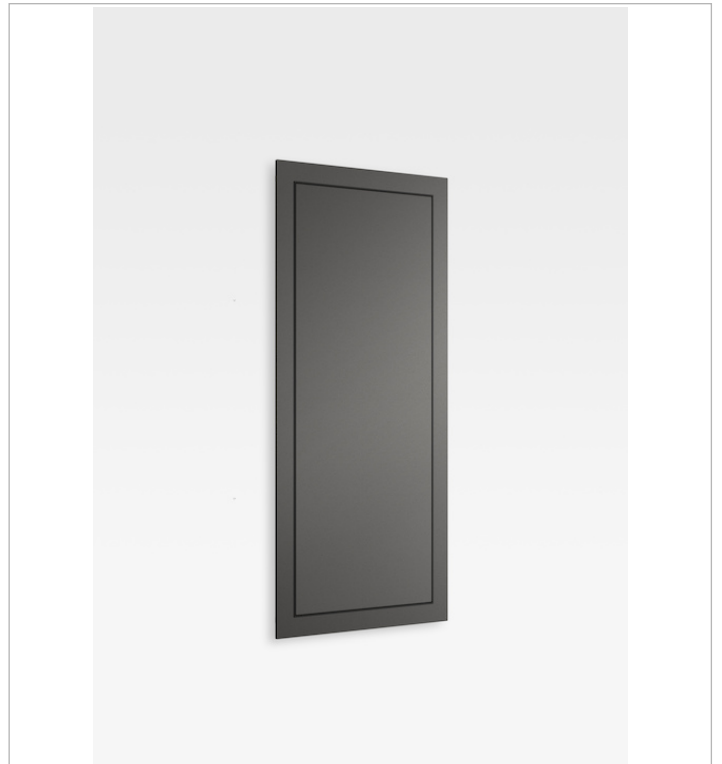

Built-in cabinet with magnifying mirror, electrical outlets, shelf and courtesy light.
Door left-handed

Ref. A8164860..