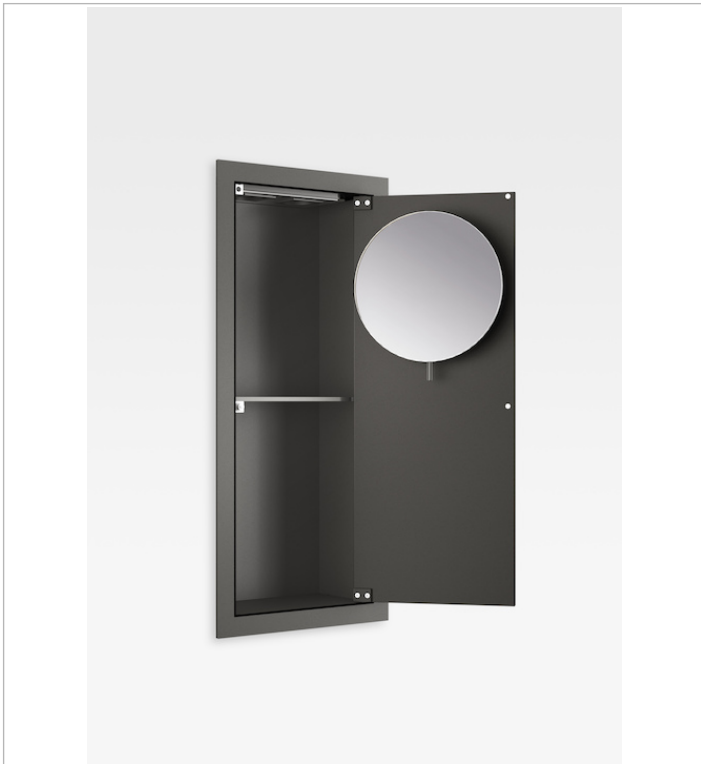

Built-in cabinet with magnifying mirror, electrical outlets, shelf and courtesy light.
Door left-handed

Ref. A8164860..