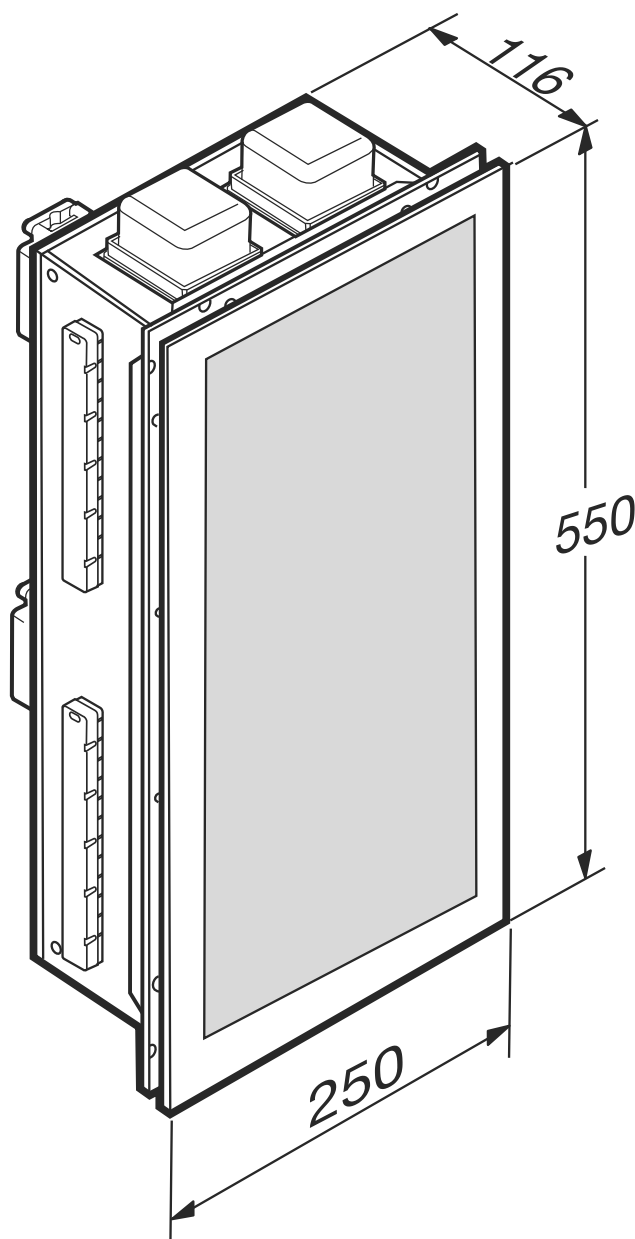

Built-in cabinet with magnifying mirror, electrical outlets, shelf and courtesy light.
Door left-handed

Ref. A8164860..

Technical drawings