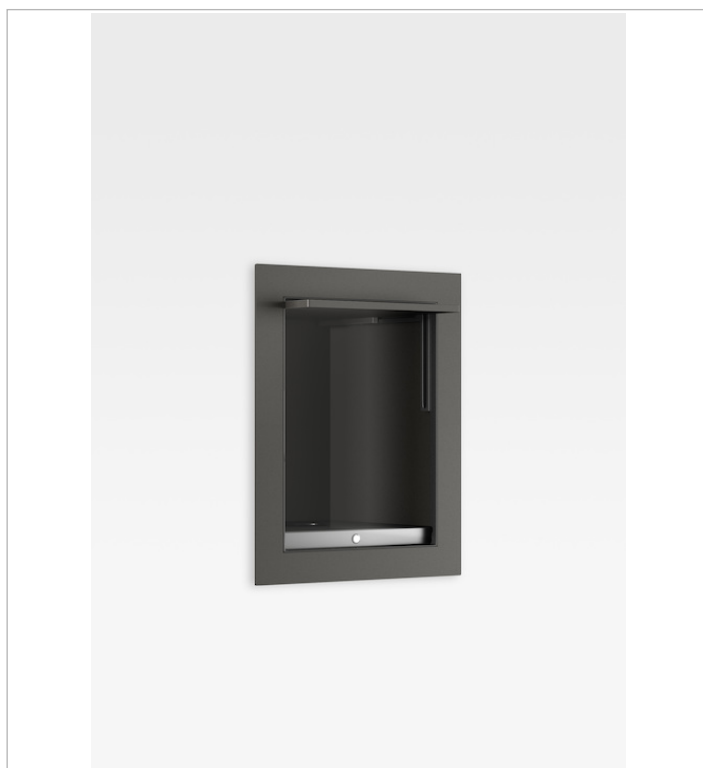

Built-in cabinet for retractable shower jet for intimate hygiene or toilet-jet for WC cleaning

Ref. A8164830..