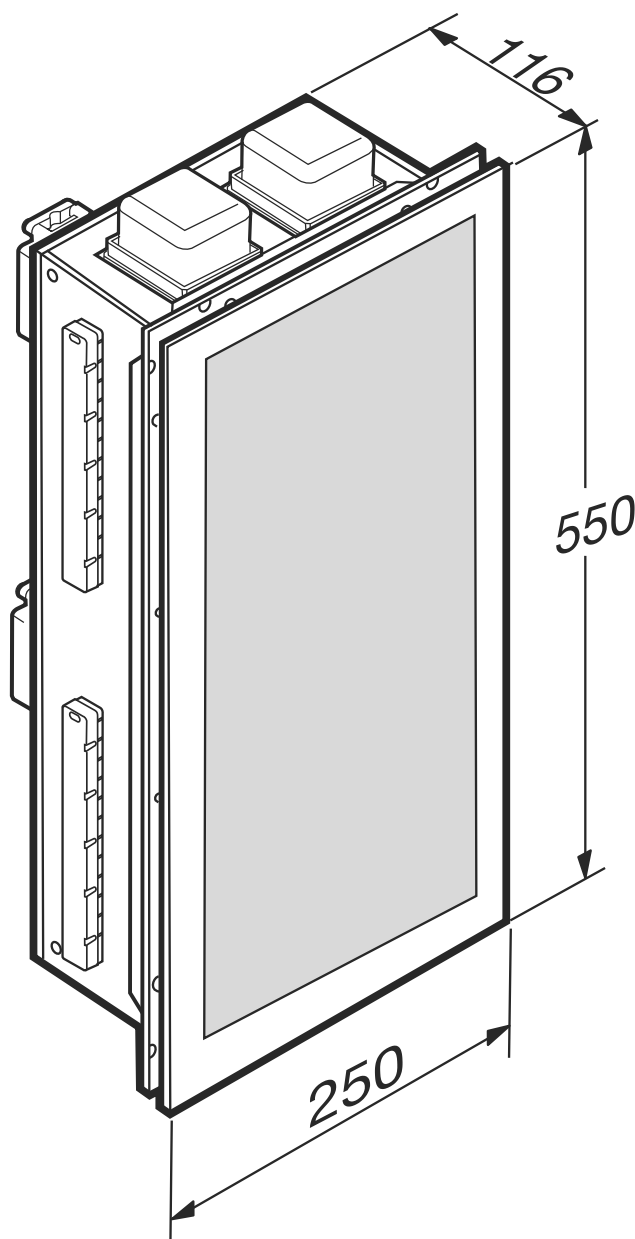

Built-in cabinet with magnifying mirror, electrical outlets, shelf and courtesy light.
Door right-handed

Ref. A8164800..

Technical drawings