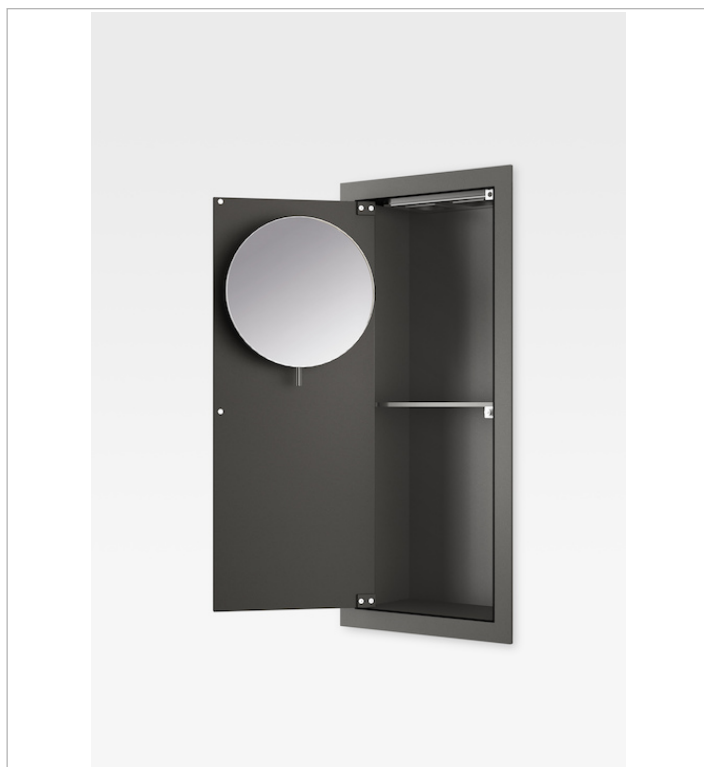

Built-in cabinet with magnifying mirror, electrical outlets, shelf and courtesy light.
Door right-handed

Ref. A8164800..