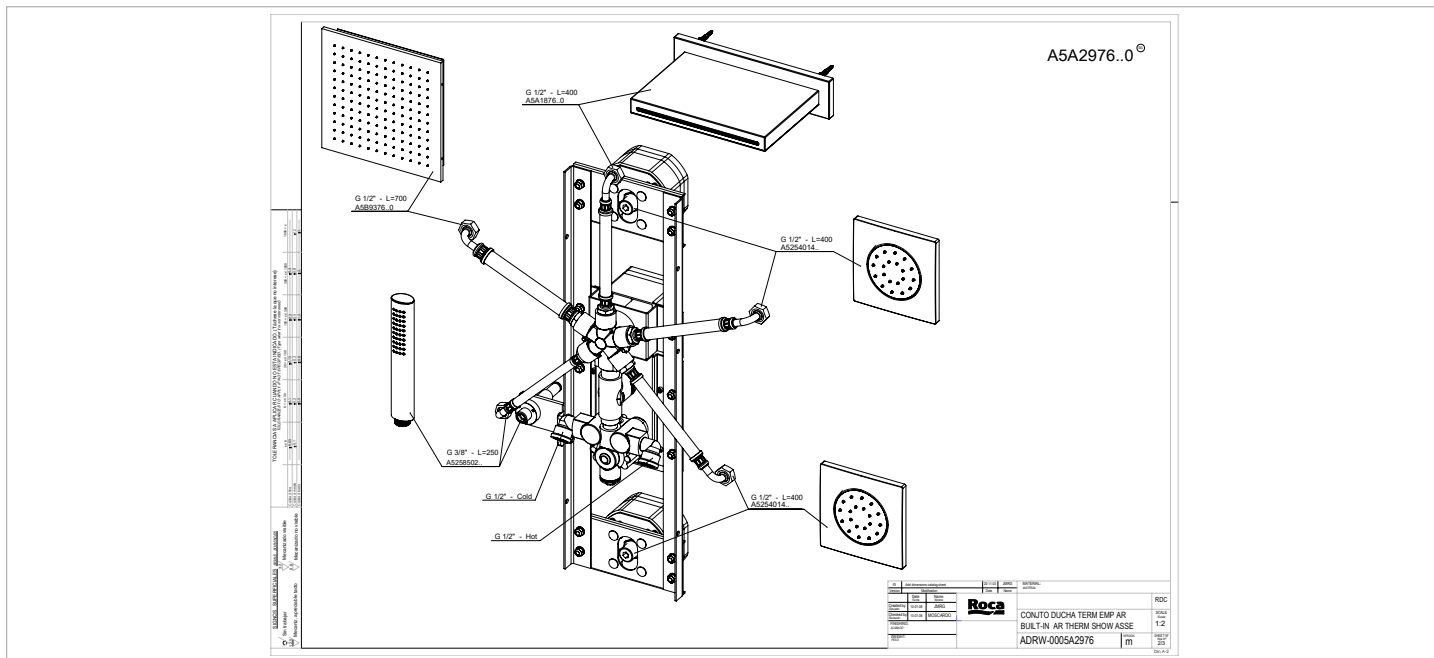

	C00 Chrome
	VC0 Greige
	VG0 Nero
	VS0 Brushed steel

Dimensions

Length: 20 mm.
 Width: 124 mm.
 Height: 649 mm.

Optional

- A373761... Shower tray 1300 mm
- A373763... Built-in 1100 mm shower tray
- A276128000 IN-DRAIN X3 650 mm - Installation drainage kit
- A276129000 IN-DRAIN X3 750 mm - Installation drainage kit
- A276130000 IN-DRAIN X3 850 mm - Installation drainage kit
- A276131000 IN-DRAIN X3 950 mm - Installation drainage kit

Compatible with

- A5B9376... Rain shower head 450 x 450 mm
- A5B9276... Rain Shower Head 197 x 197 mm
- A5A1876... Wall-mounted cascade spout.

Technical drawings

Built-in 5-function thermostatic shower mixer with handshower, 1.7 m hose and 2 jets