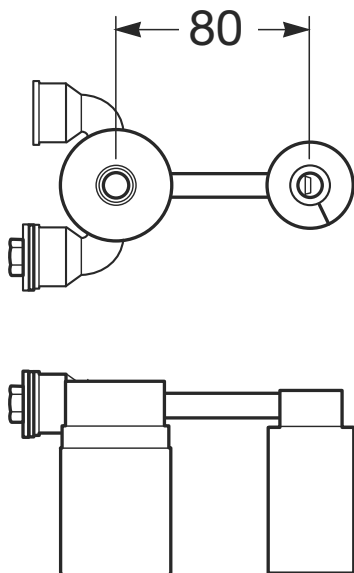

With its sleek lines and stunning finishes, this intimate hygiene shower blends in seamlessly with the rest of the bathroom suite and is the perfect complement to the brassware in the collection, providing excellent functionality to bathroom spaces that do not include a bidet. The built-in progressive mixer (Ref. A5251636..) allows you to control the temperature and the 800 mm hose ensures the unit is practical and easy to use.

Application place: Bidet

Flow rate (l/min - 3 bar): 2.5

Installation type: Built-in, Wall-mounted

Colours and Finishes

How to obtain the reference number

Replace the “..” with the desired finish code from the list below

00 Chrome

VC Greige

VG Nero

VS Brushed steel

Compatible with

A346767... Wall-hung WC

A801762... Soft-closing Supralit® lacquered seat and cover for wall-hung WC

A5251636.. Built-in component for shower for intimate hygiene with built-in progressive mixer

Technical drawings

A5A6476