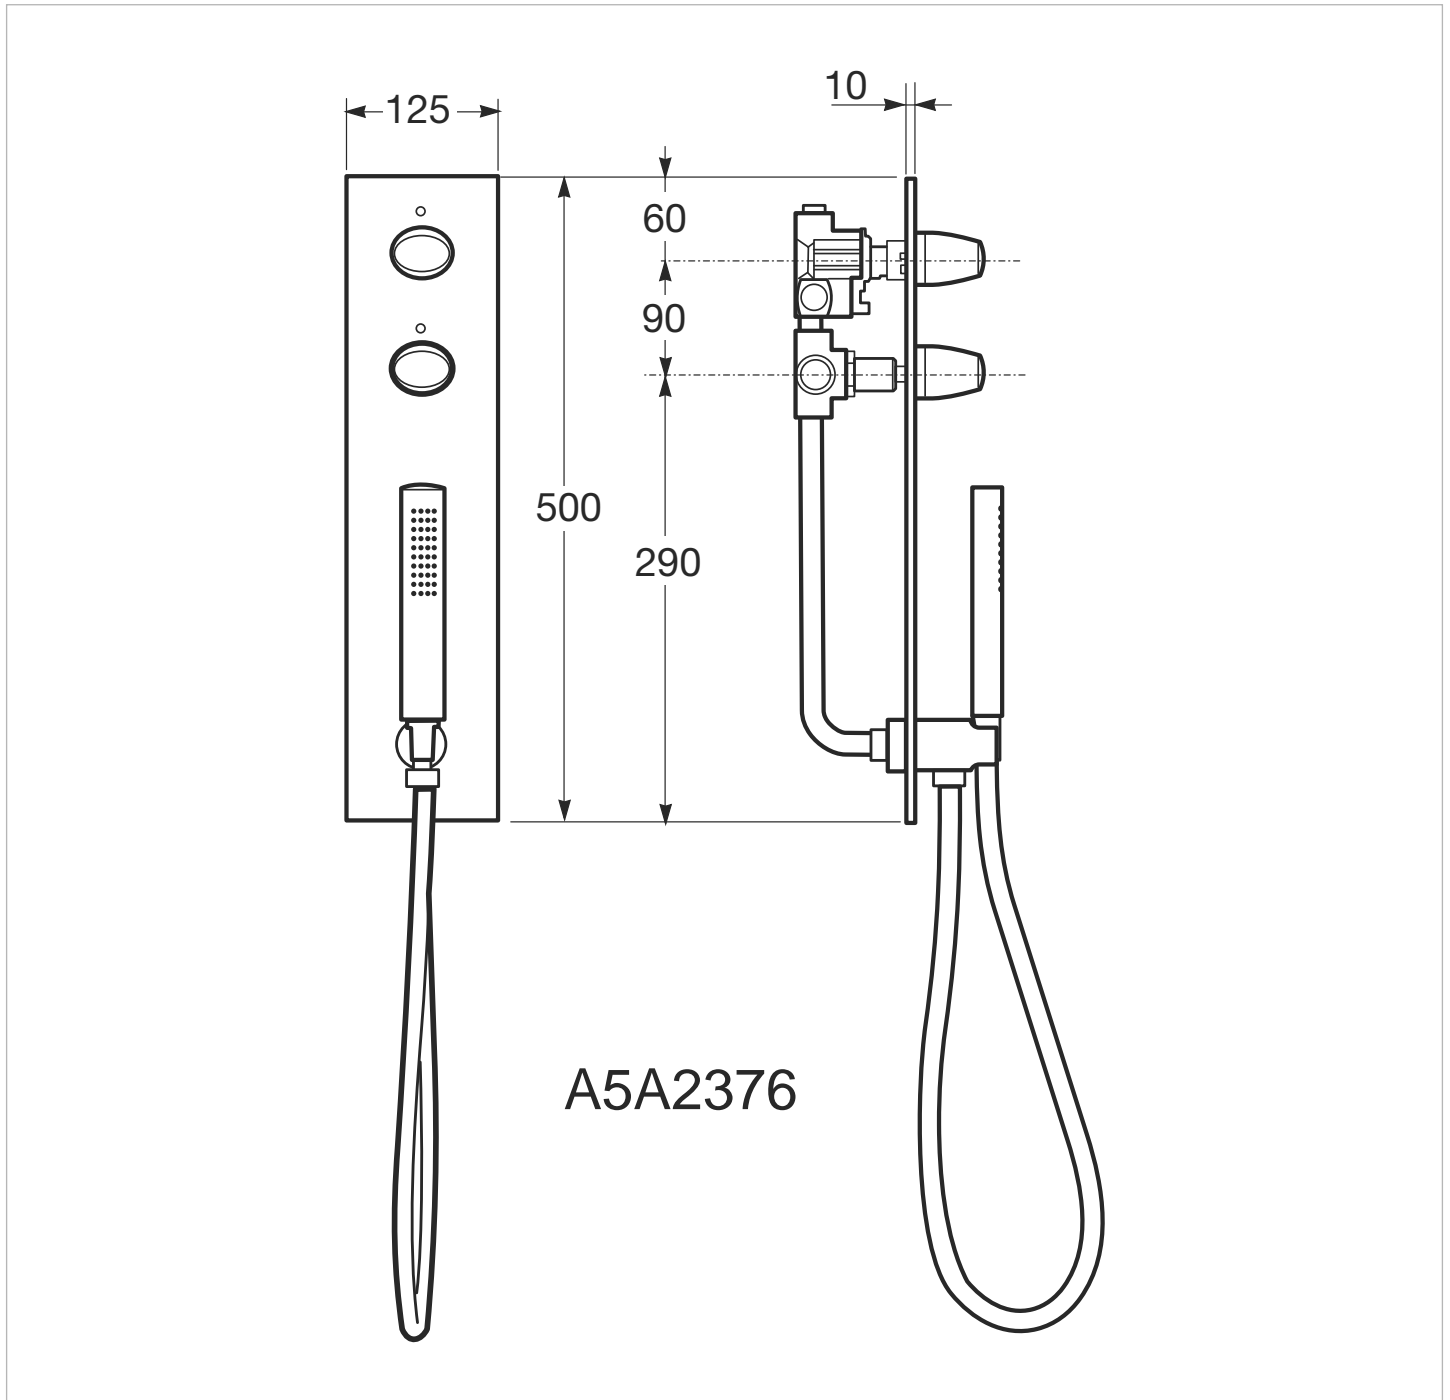

### Dimensions

Length: 10 mm.  
 Width: 125 mm.  
 Height: 500 mm.

### Optional

- A373761... Shower tray 1300 mm
- A373763... Built-in 1100 mm shower tray
- A276128000 IN-DRAIN X3 650 mm - Installation drainage kit
- A276129000 IN-DRAIN X3 750 mm - Installation drainage kit
- A276130000 IN-DRAIN X3 850 mm - Installation drainage kit
- A276131000 IN-DRAIN X3 950 mm - Installation drainage kit

### Compatible with

- A5B9376... Rain shower head 450 x 450 mm
- A5B9276... Rain Shower Head 197 x 197 mm
- A5A1876... Wall-mounted cascade spout.
- A525163503 Built-in components for built-in 2-function thermostatic shower mixer with handshower and 1.7 m hose

Technical drawings

Visible components for built-in 2-function thermostatic shower mixer with handshower and 1.7 m hose

Ref. A5258823..