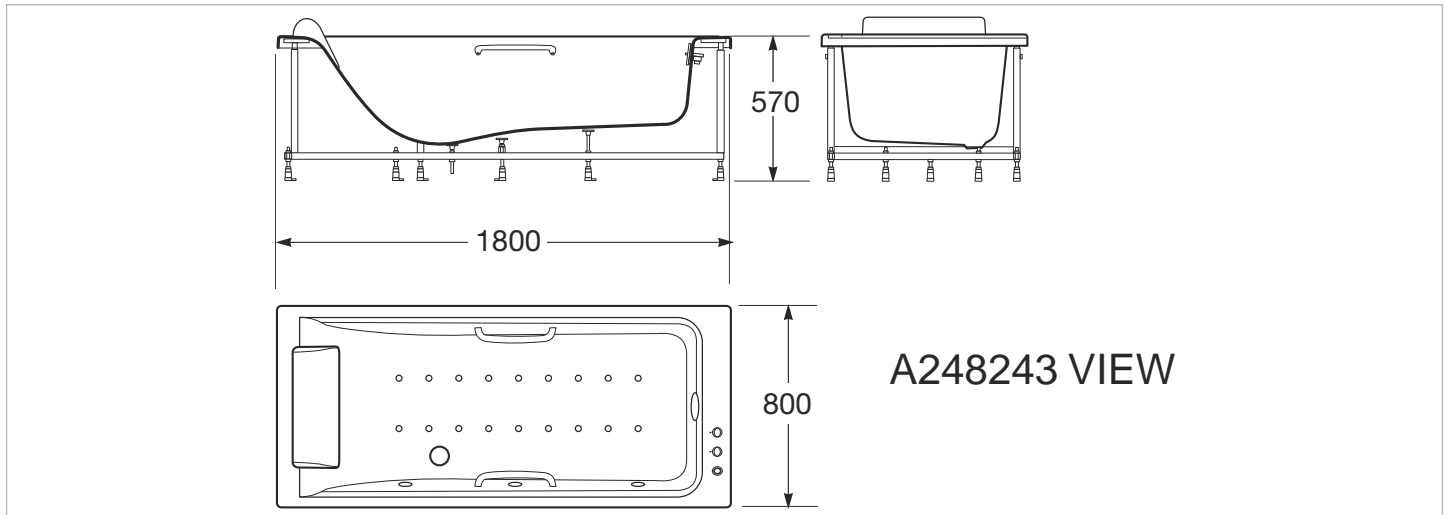

## Dimensions

Length: 800 mm.

Width: 1800 mm.

Height: 570 mm.

## Optional

AR1 1. Set of two built-in fixed panels

A8164810.. Built-in vertical cabinet. Door right-handed

A8164610.. 752,5 x 120 mm profile shelf

A8164570.. Wall-mounted 752,5 x 75 mm towel rail

Technical drawings

Built-in 1800 x 800 mm bathtub with deck-mounted thermostatic faucet, Soft Air massage and Water-Chromo therapy

Ref. A248243...